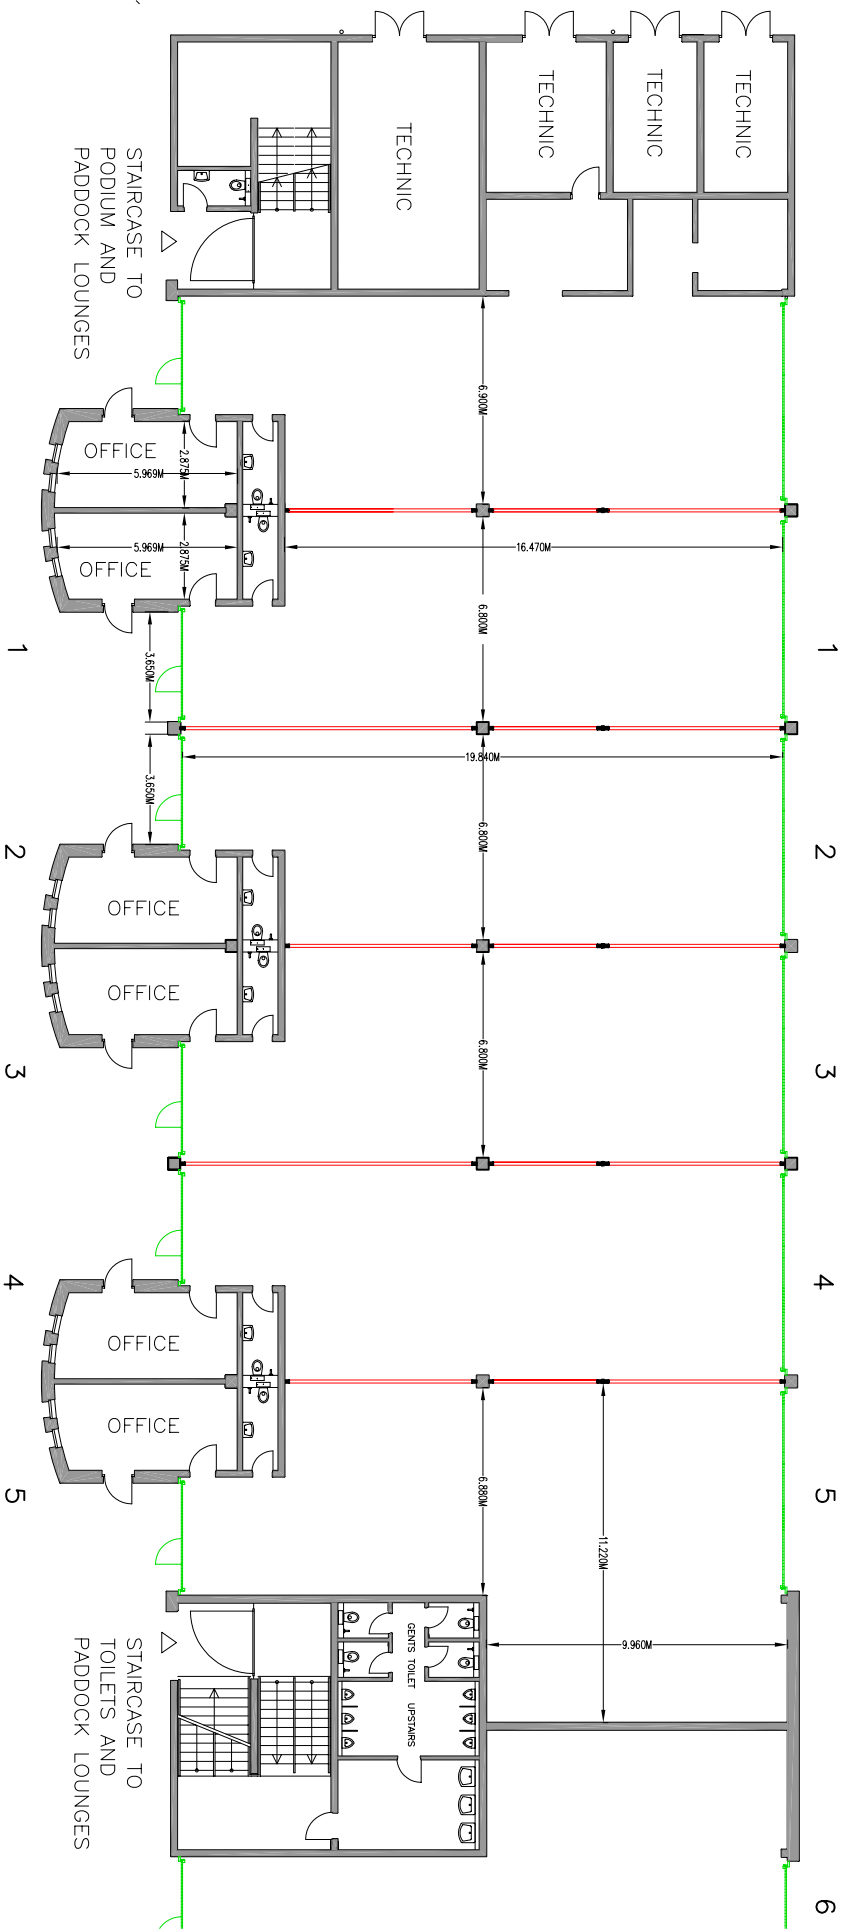

PIT BUILDING

LAYOUT PITS 1 - 5

PIT LANE 

LEGEND

-  WALL
-  OVERHEAD SHUTTER WITH DOOR
-  OVERHEAD SHUTTER
-  REMOVABLE STEEL PARTITION
-  CONCRETE COLUMN