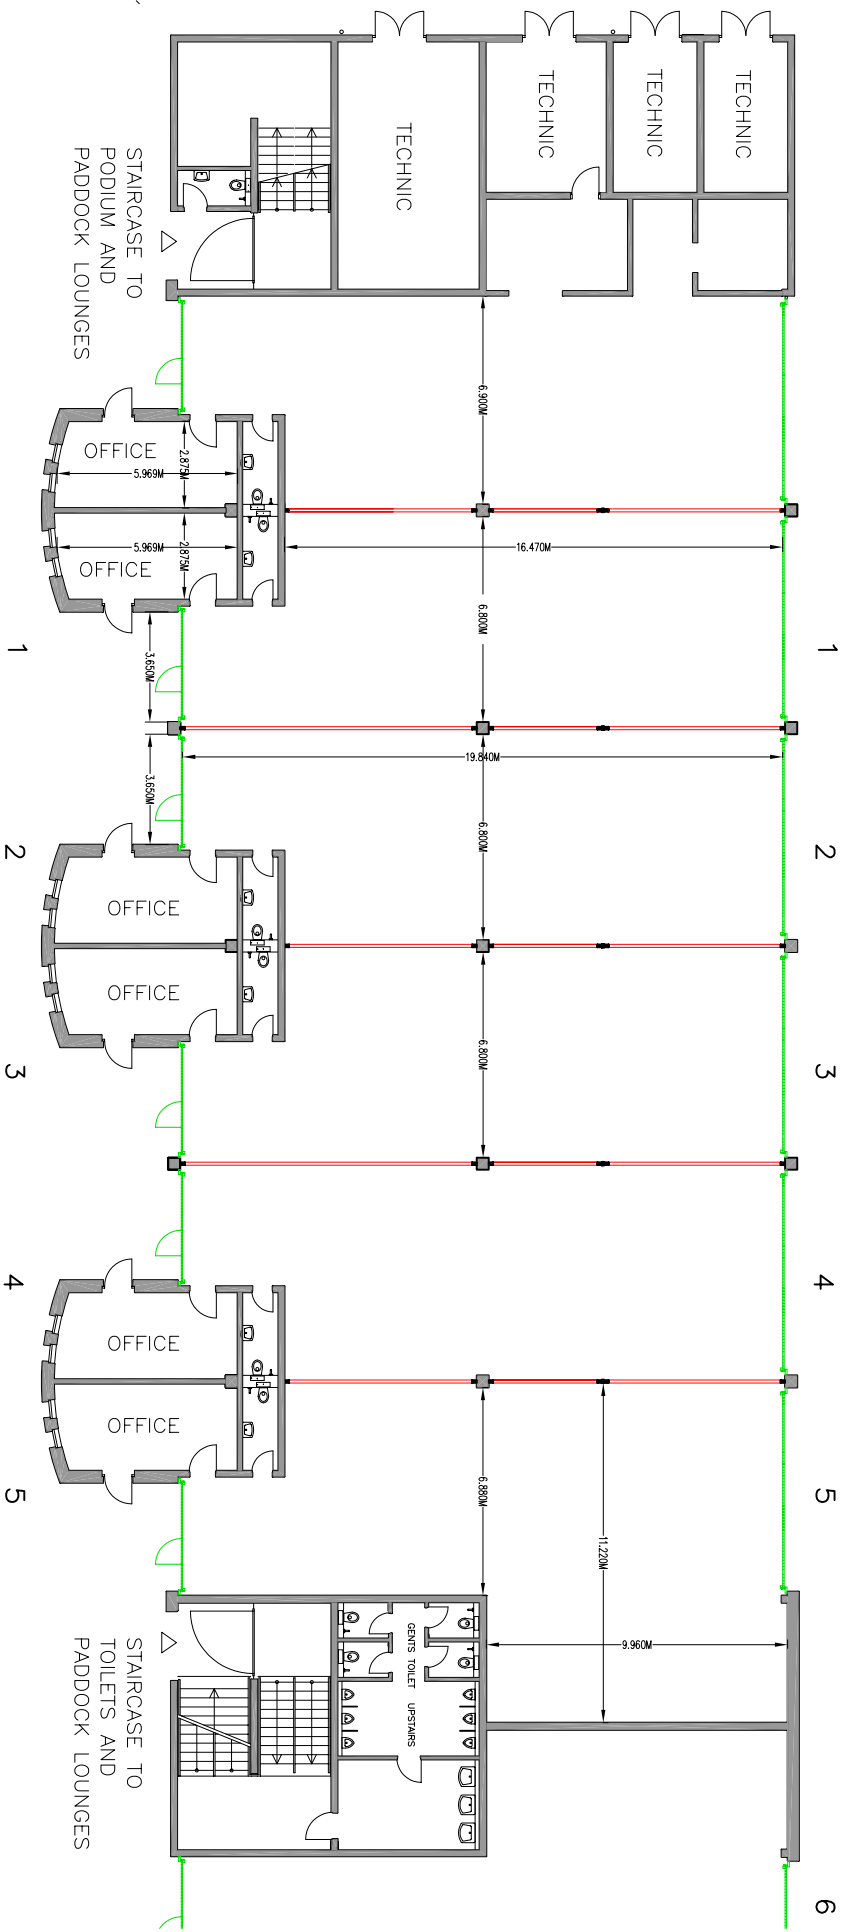

# PIT BUILDING

## LAYOUT PITS 1 - 5

PIT LANE 

### LEGEND

-  WALL
-  OVERHEAD SHUTTER WITH DOOR
-  OVERHEAD SHUTTER
-  REMOVABLE STEEL PARTITION
-  CONCRETE COLUMN