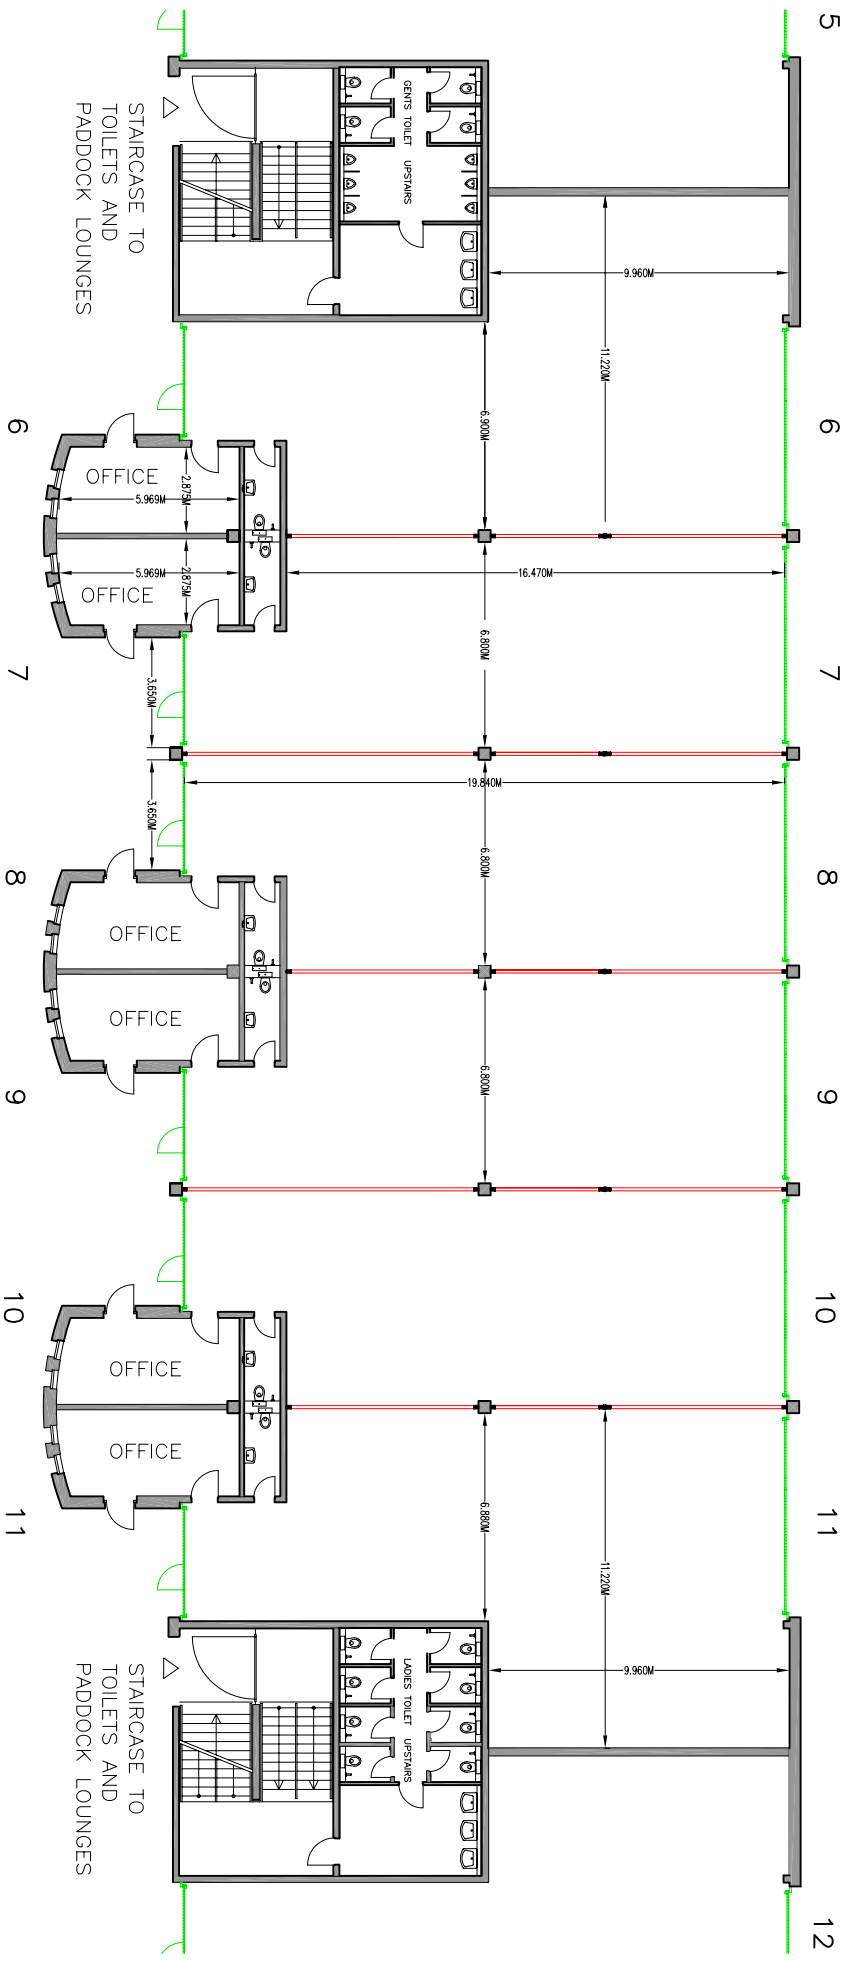

# PIT BUILDING

## LAYOUT PITS 6 - 11

PIT LANE 

### LEGEND

-  WALL
-  OVERHEAD SHUTTER WITH DOOR
-  OVERHEAD SHUTTER
-  REMOVABLE STEEL PARTITION
-  CONCRETE COLUMN