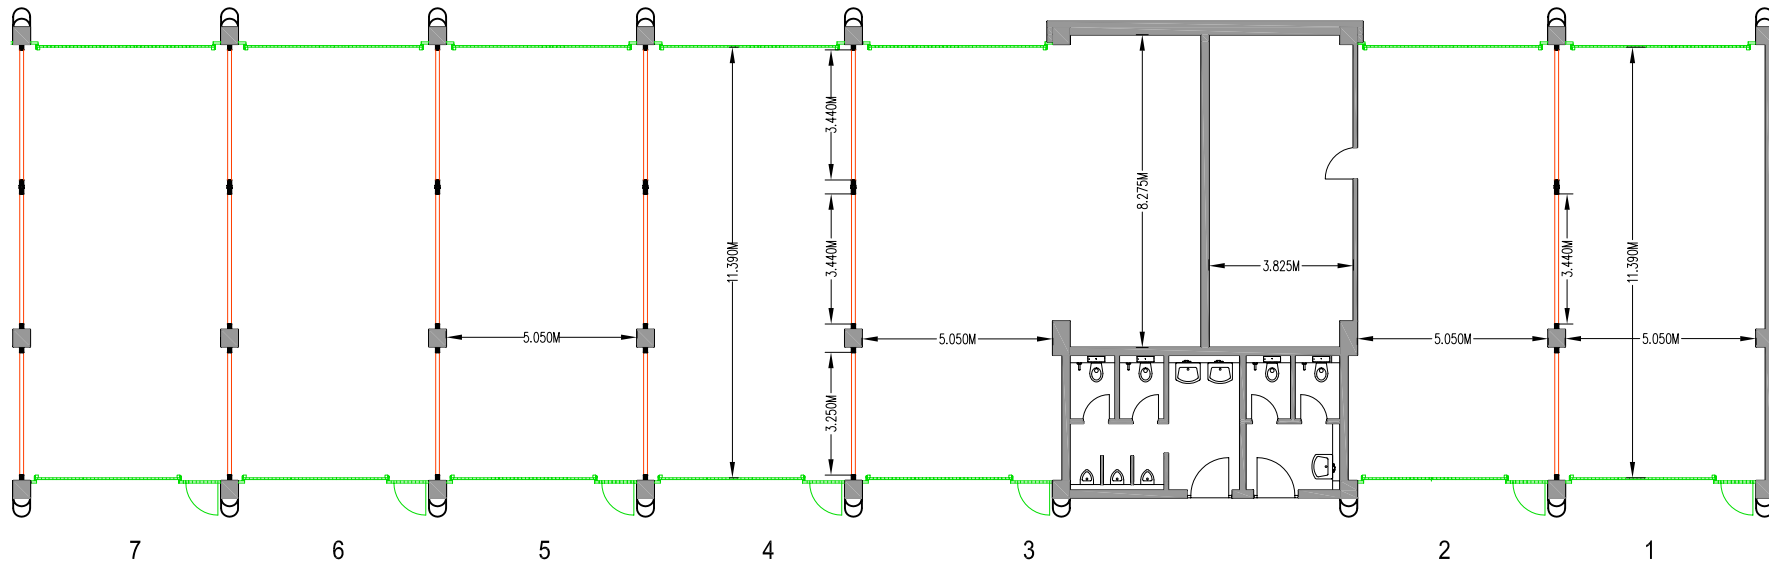

## LAYOUT PITS 7 - 1

PIT LANE →

### LEGEND

-  WALL
-  OVERHEAD SHUTTER WITH DOOR
-  OVERHEAD SHUTTER
-  REMOVABLE STEEL PARTITION
-  CONCRETE COLUMN