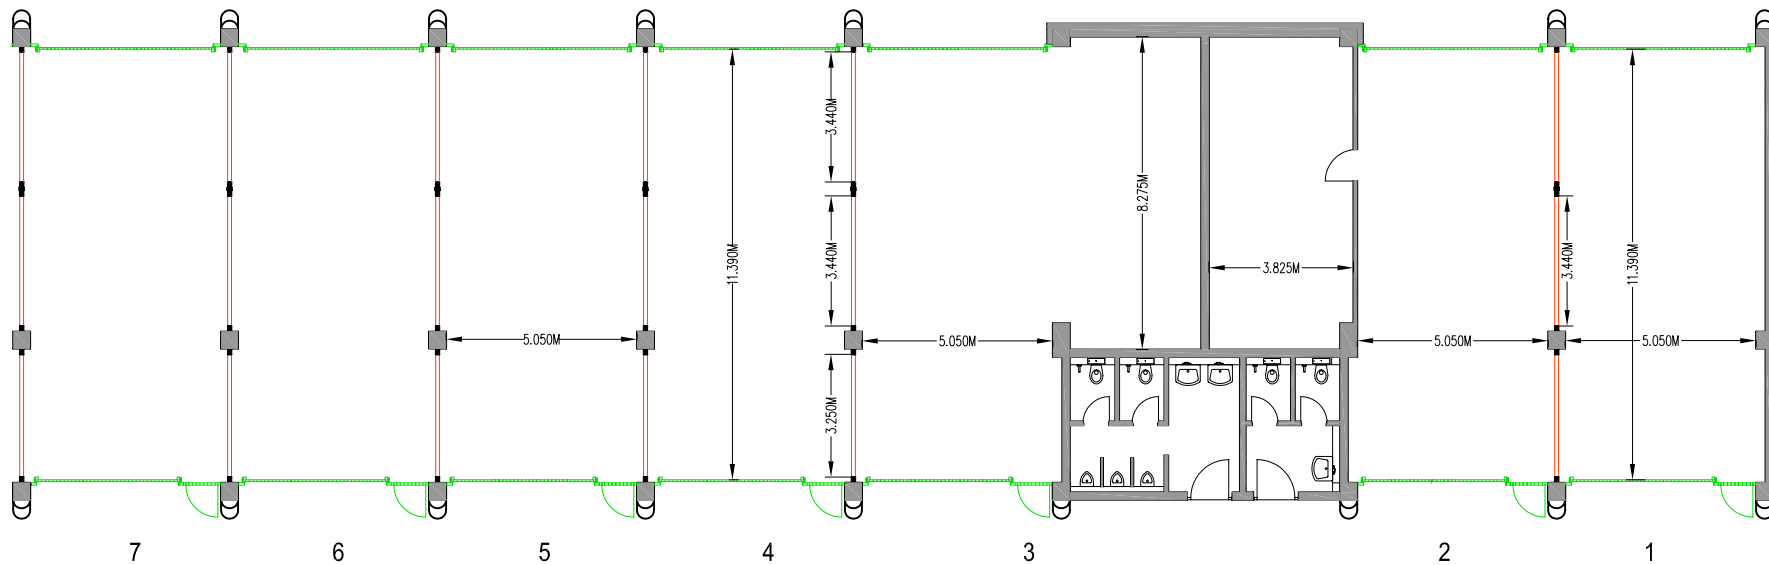

## LAYOUT PITS 7 - 1

PIT LANE →

### LEGEND

-  WALL
-  OVERHEAD SHUTTER WITH DOOR
-  OVERHEAD SHUTTER
-  REMOVABLE STEEL PARTITION
-  CONCRETE COLUMN

STAIRCASE  
TO UPPER  
FLOORS

**A**