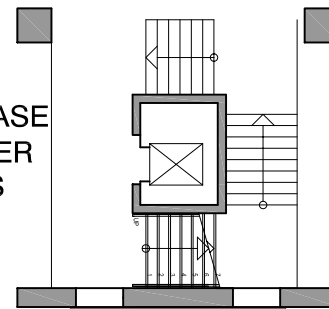

## LAYOUT PITS 7 - 1

PIT LANE →

### LEGEND

-  WALL
-  OVERHEAD SHUTTER WITH DOOR
-  OVERHEAD SHUTTER
-  REMOVABLE STEEL PARTITION
-  CONCRETE COLUMN

STAIRCASE  
TO UPPER  
FLOORS

**A**