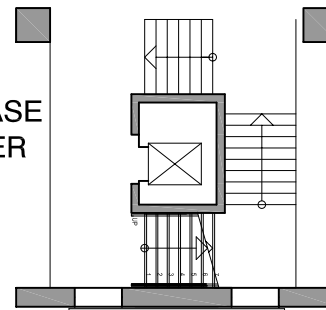

OASIS COMPLEX

LAYOUT PITS 14 - 8

PIT LANE

LEGEND

- WALL
- OVERHEAD SHUTTER WITH DOOR
- OVERHEAD SHUTTER
- REMOVABLE STEEL PARTITION
- CONCRETE COLUMN

STAIRCASE
TO UPPER
FLOORS

BA