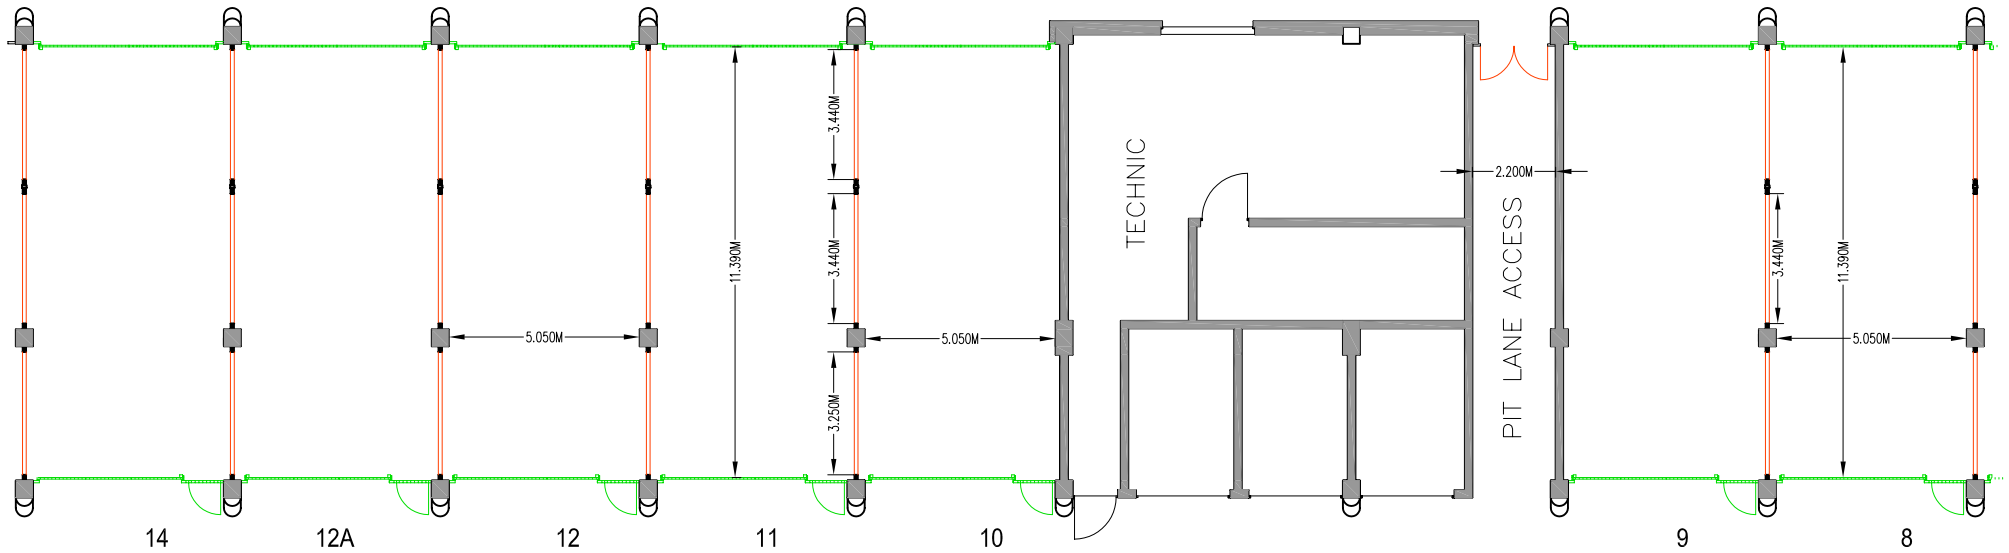

OASIS COMPLEX

LAYOUT PITS 14 - 8

PIT LANE

LEGEND

- WALL
- OVERHEAD SHUTTER WITH DOOR
- OVERHEAD SHUTTER
- REMOVABLE STEEL PARTITION
- CONCRETE COLUMN

STAIRCASE
TO UPPER
FLOORS

BA